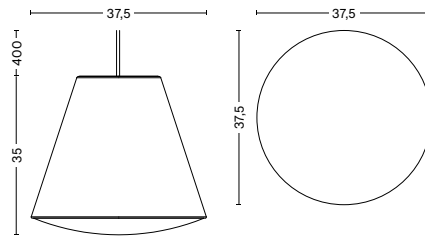

DIMENSIONS

SMALL

DIAMETER / 23 cm / 9"

HEIGHT / 19 cm / 7.5"

LARGE

DIAMETER / 37,5 cm / 14.8"

HEIGHT / 35 cm / 13.8"

TECHNICAL SPECIFICATIONS