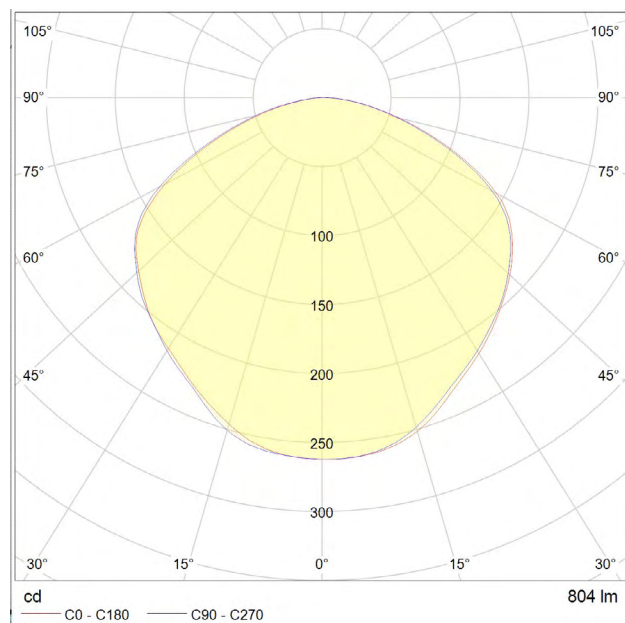

TECHNICAL SPECIFICATIONS

SMALL

- / LIGHT SOURCE / LED E27 (A19)
- / POWER (WATTS) / 10,5W
- / DIMMABLE / Yes*
- / POWER SUPPLY / 220-240V AC at 50-60Hz
- / CORD LENGTH / 400 cm
- / SWITCH / No

*If used in conjunction with a wall mounted dimmer and suitable LED bulb. Bulb included.

TEST SPECIFICATIONS*

- / FLUX (LUMENS) / 810lm
- / CCT & CRI / The levels will vary depending on the type of bulb used in the lamp.

*Photometrics and the specification shown is taken using the recommended LED bulb fitted in the production luminaire.

CERTIFICATIONS

CE approved: This product has been assessed and complies with the essential requirements of the relevant European directives.

Tested according to the following European EN / IEC standards which relate specifically to electrical lighting products including:

- / EN 55015:2013 (radio disturbance)
- / EN 61547:2009 (EMC immunity)
- / EN 61000-3-2:2014 (EMC compatibility)
- / EN 61000-3-3:2013 (EMC compatibility)
- / EN 60598-2-4:1997 (portable luminaires)
- / EN 60598-1:2015 (general requirements)
- / EN 62493:2010 (human exposure to EMC)

PHOTOMETRICS

DOWNLOADS

Packshots and lifestyle photos, 2D / 3D files, care and maintenance instructions, CE attestation of conformity certificates, product fact sheets, and product presentations are available in our Image Bank at hay.com.

[Link to downloads.](#)