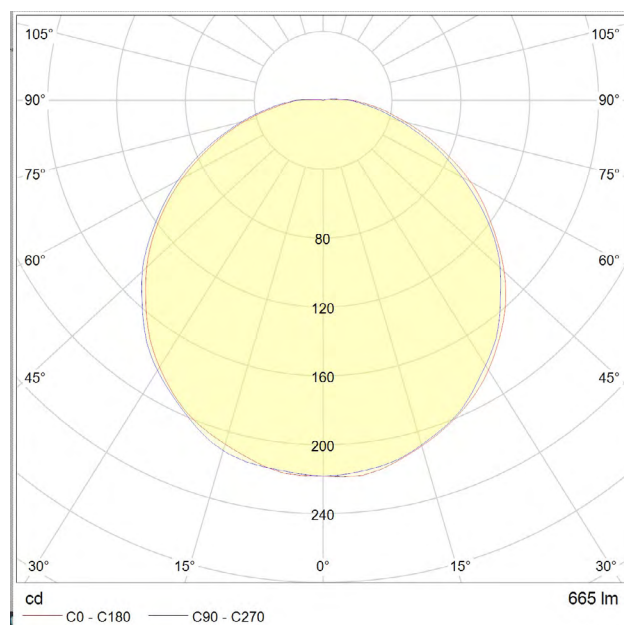

TECHNICAL SPECIFICATIONS

LARGE

- / LIGHT SOURCE / LED E27 (A19)
- / POWER (WATTS) / 13W
- / DIMMABLE / Yes*
- / POWER SUPPLY / 220-240V AC at 50-60Hz
- / CORD LENGTH / 400 cm
- / SWITCH / No

*If used in conjunction with a wall mounted dimmer and suitable LED bulb. Bulb included.

TEST SPECIFICATIONS*

- / FLUX (LUMENS) / 1055lm
- / CCT & CRI / The levels will vary depending on the type of bulb used in the lamp.

*Photometrics and the specification shown is taken using the recommended LED bulb fitted in the production luminaire.

CERTIFICATIONS

CE approved: This product has been assessed and complies with the essential requirements of the relevant European directives.

Tested according to the following European EN / IEC standards which relate specifically to electrical lighting products including:

- / EN 55015:2013 (radio disturbance)
- / EN 61547:2009 (EMC immunity)
- / EN 61000-3-2:2014 (EMC compatibility)
- / EN 61000-3-3:2013 (EMC compatibility)
- / EN 60598-2-4:1997 (portable luminaires)
- / EN 60598-1:2015 (general requirements)
- / EN 62493:2010 (human exposure to EMC)

PHOTOMETRICS

DOWNLOADS

Packshots and lifestyle photos, 2D / 3D files, care and maintenance instructions, CE attestation of conformity certificates, product fact sheets, and product presentations are available in our Image Bank at hay.com.

[Link to downloads.](#)

HAY