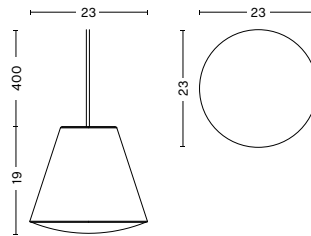

DIMENSIONS

SMALL

DIAMETER / 23 cm / 9"

HEIGHT / 19 cm / 7.5"

LARGE

DIAMETER / 37,5 cm / 14.8"

HEIGHT / 35 cm / 13.8"

TECHNICAL SPECIFICATIONS